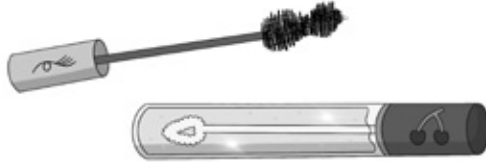

LOG ENTRY #1

Location: My bedroom

Status: General life update

Like every year, at school the first week

of October was **SHOWCASE
YOUR PETS WEEK.**

I sometimes wonder whether there's