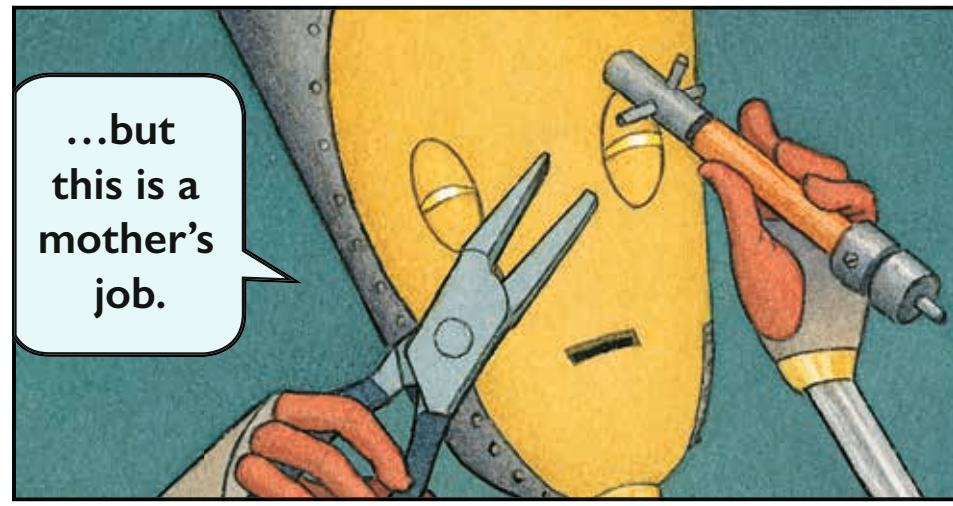

Look, Sprocket,  
he's a Flange!

Such a  
big boy!

Nice packaging.

CLANK  
CLANK

New Model!  
CONTENTS:  
FLANGE  
ROBOBABY  
ROBOBABY INC.

WEIGHT: 278 LBS  
FRAGILE  
FRAGILE  
ROBOBABY  
ROBOBABY INC.

CATHY