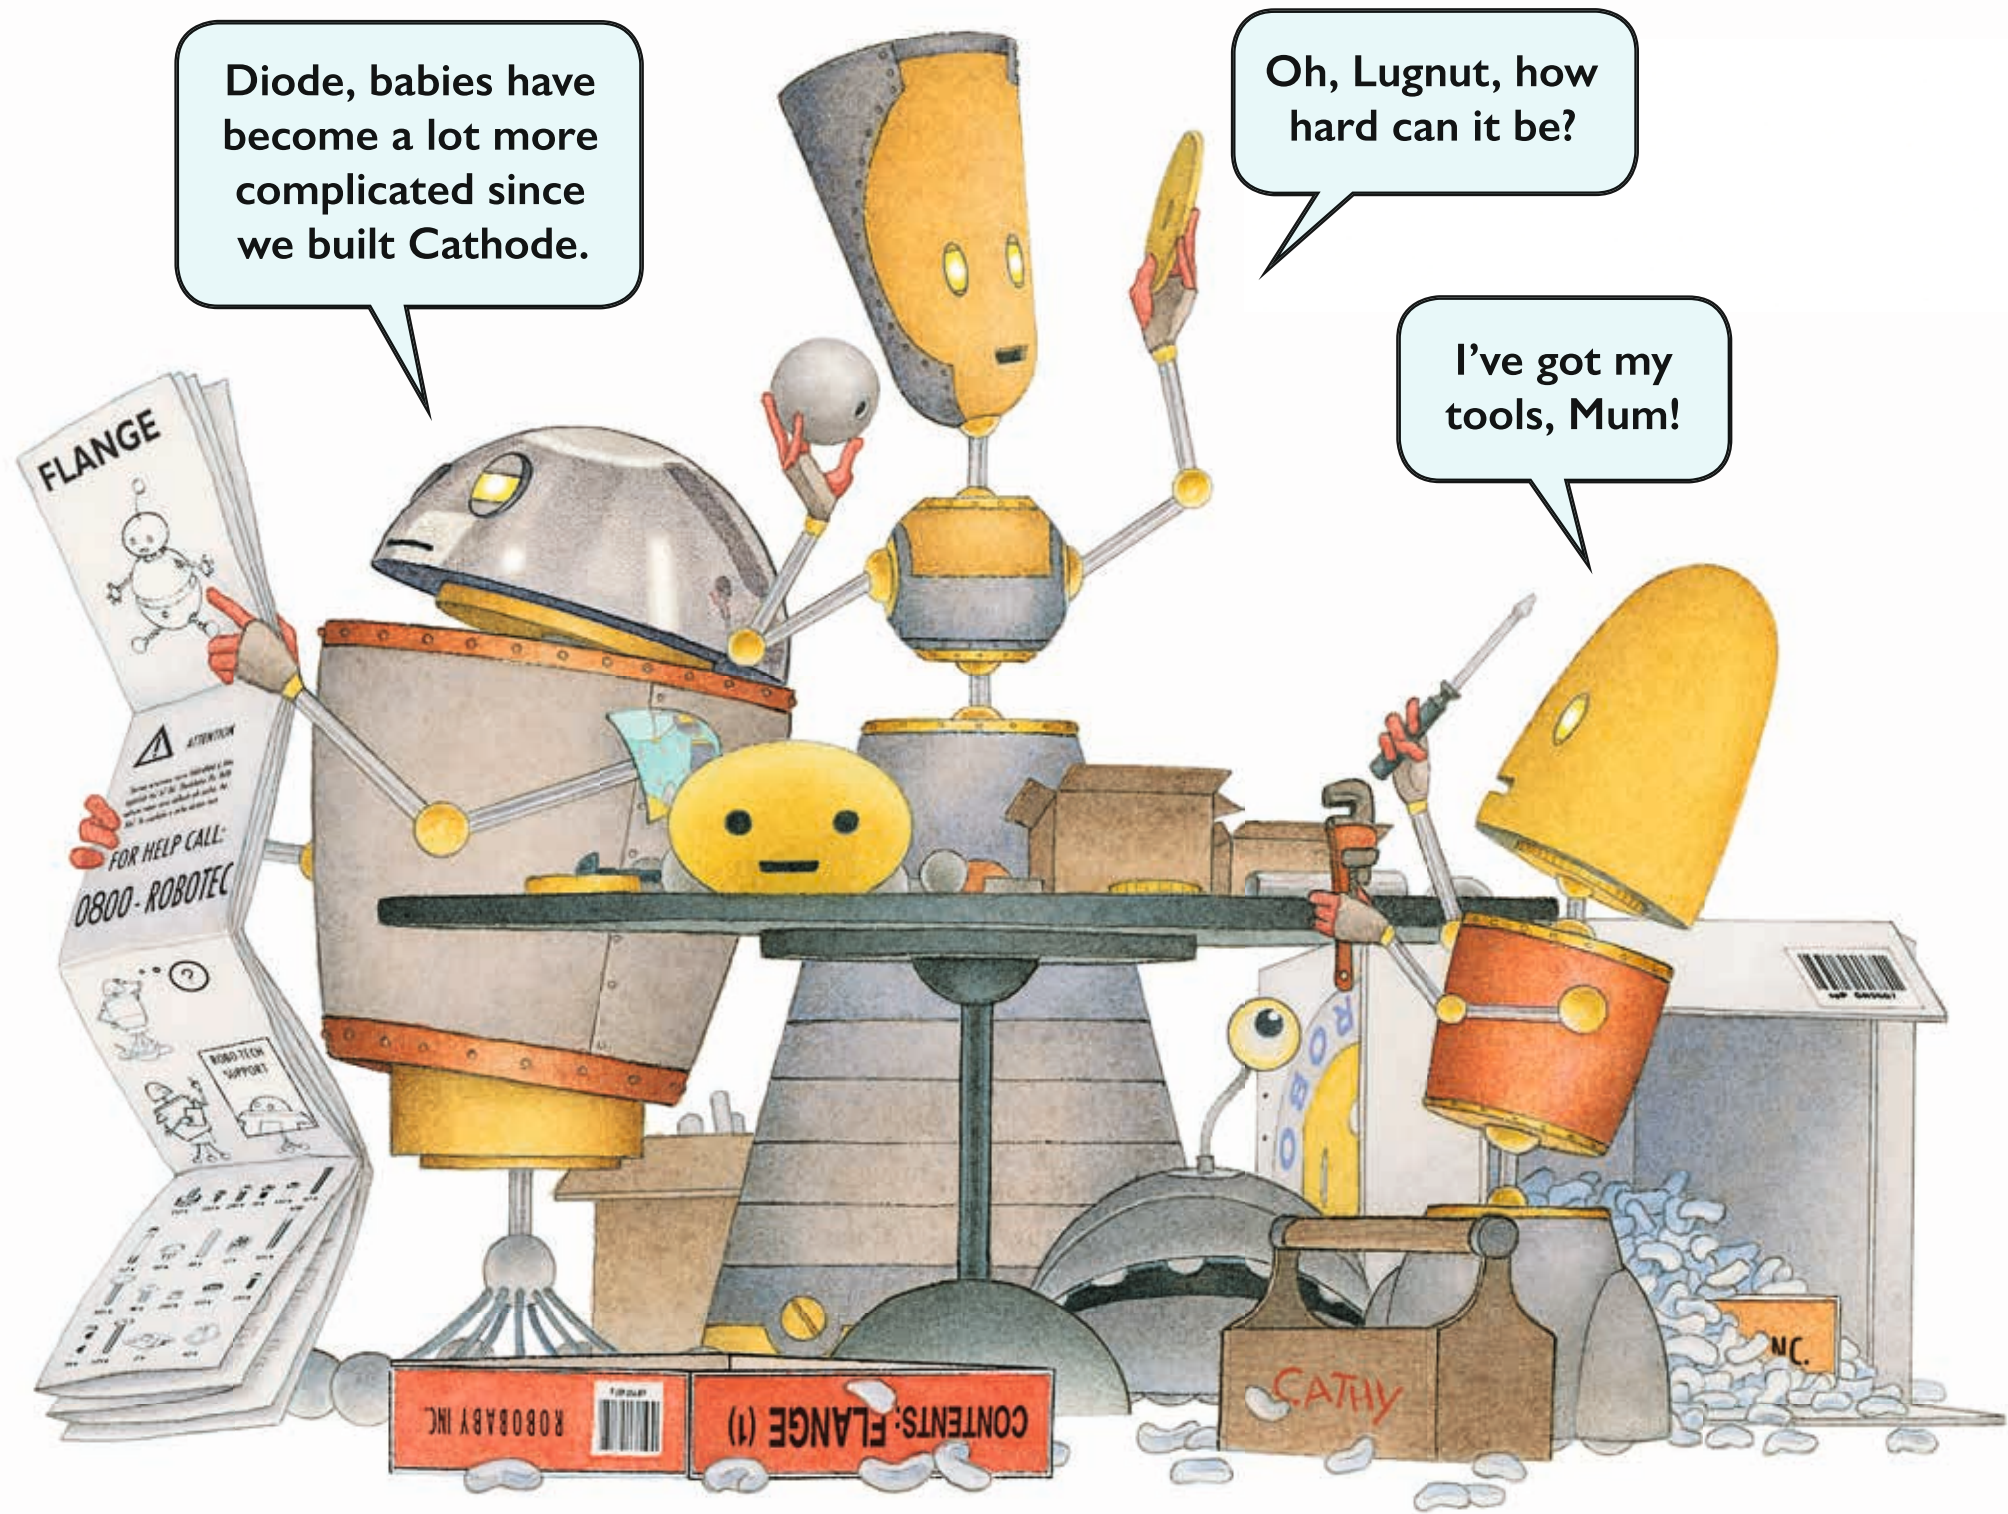

Look, Sprocket,  
he's a Flange!

Such a  
big boy!

Nice packaging.

CLANK  
CLANK

New Model!  
CONTENTS:  
FLANGE  
ROBOBABY  
ROBOBABY INC.

WEIGHT: 278 LBS  
FRAGILE  
FRAGILE  
ROBOBABY  
ROBOBABY INC.

CATHY