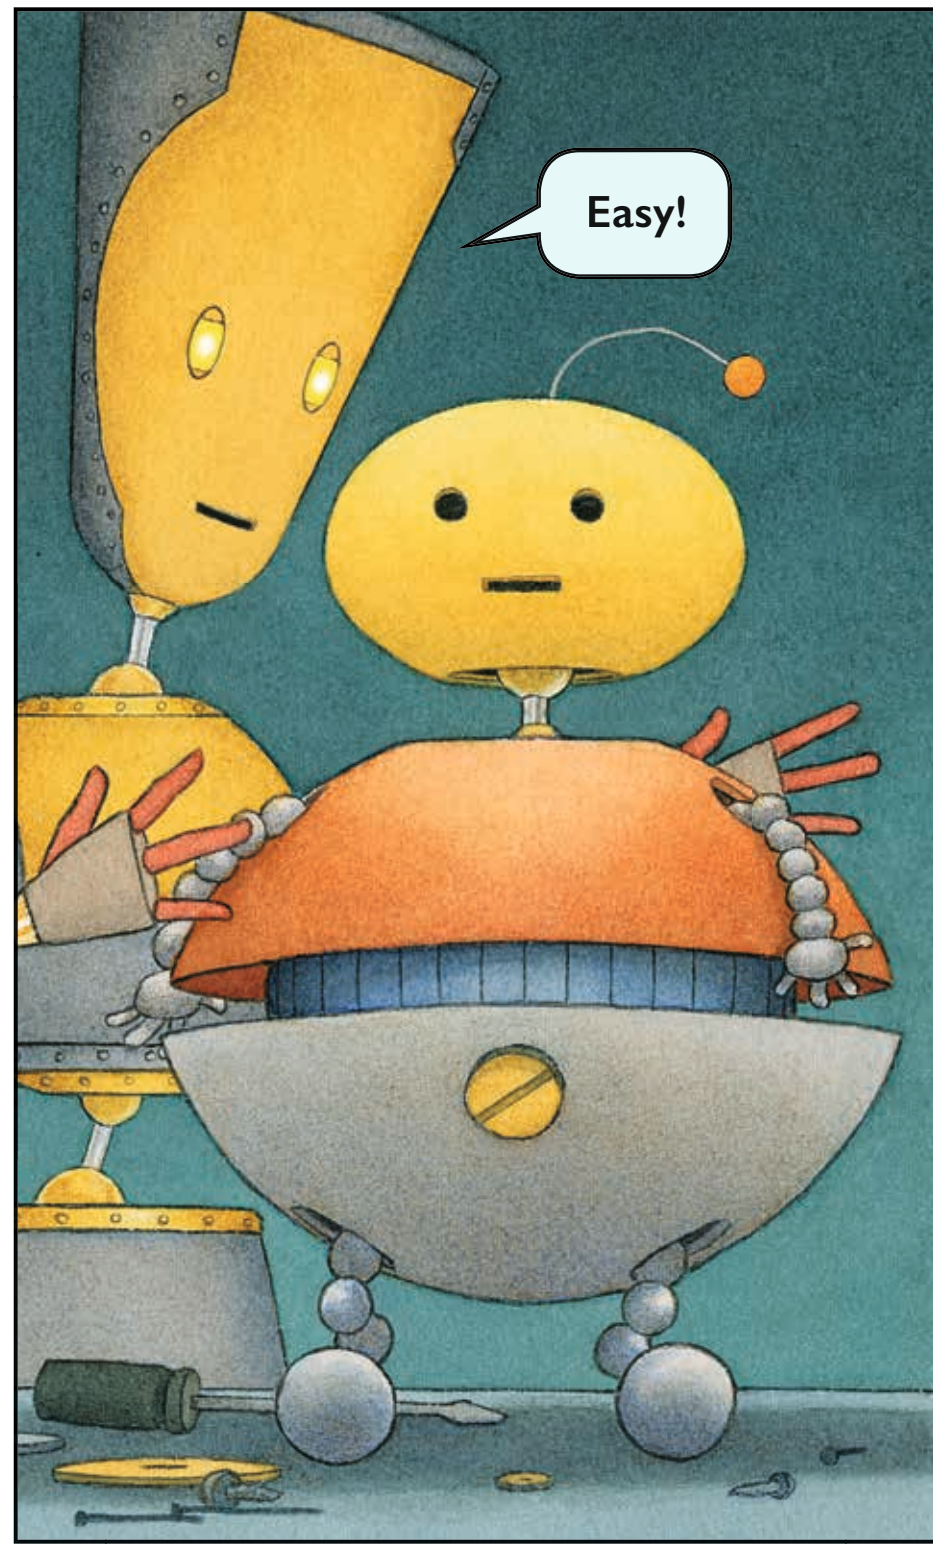

Look, Sprocket,  
he's a Flange!

Such a  
big boy!

Nice packaging.

CLANK  
CLANK

New Model!  
CONTENTS:  
FLANGE  
ROBOBABY  
ROBOBABY INC.

WEIGHT: 278 LBS  
FRAGILE  
FRAGILE  
ROBOBABY  
ROBOBABY INC.

CATHY