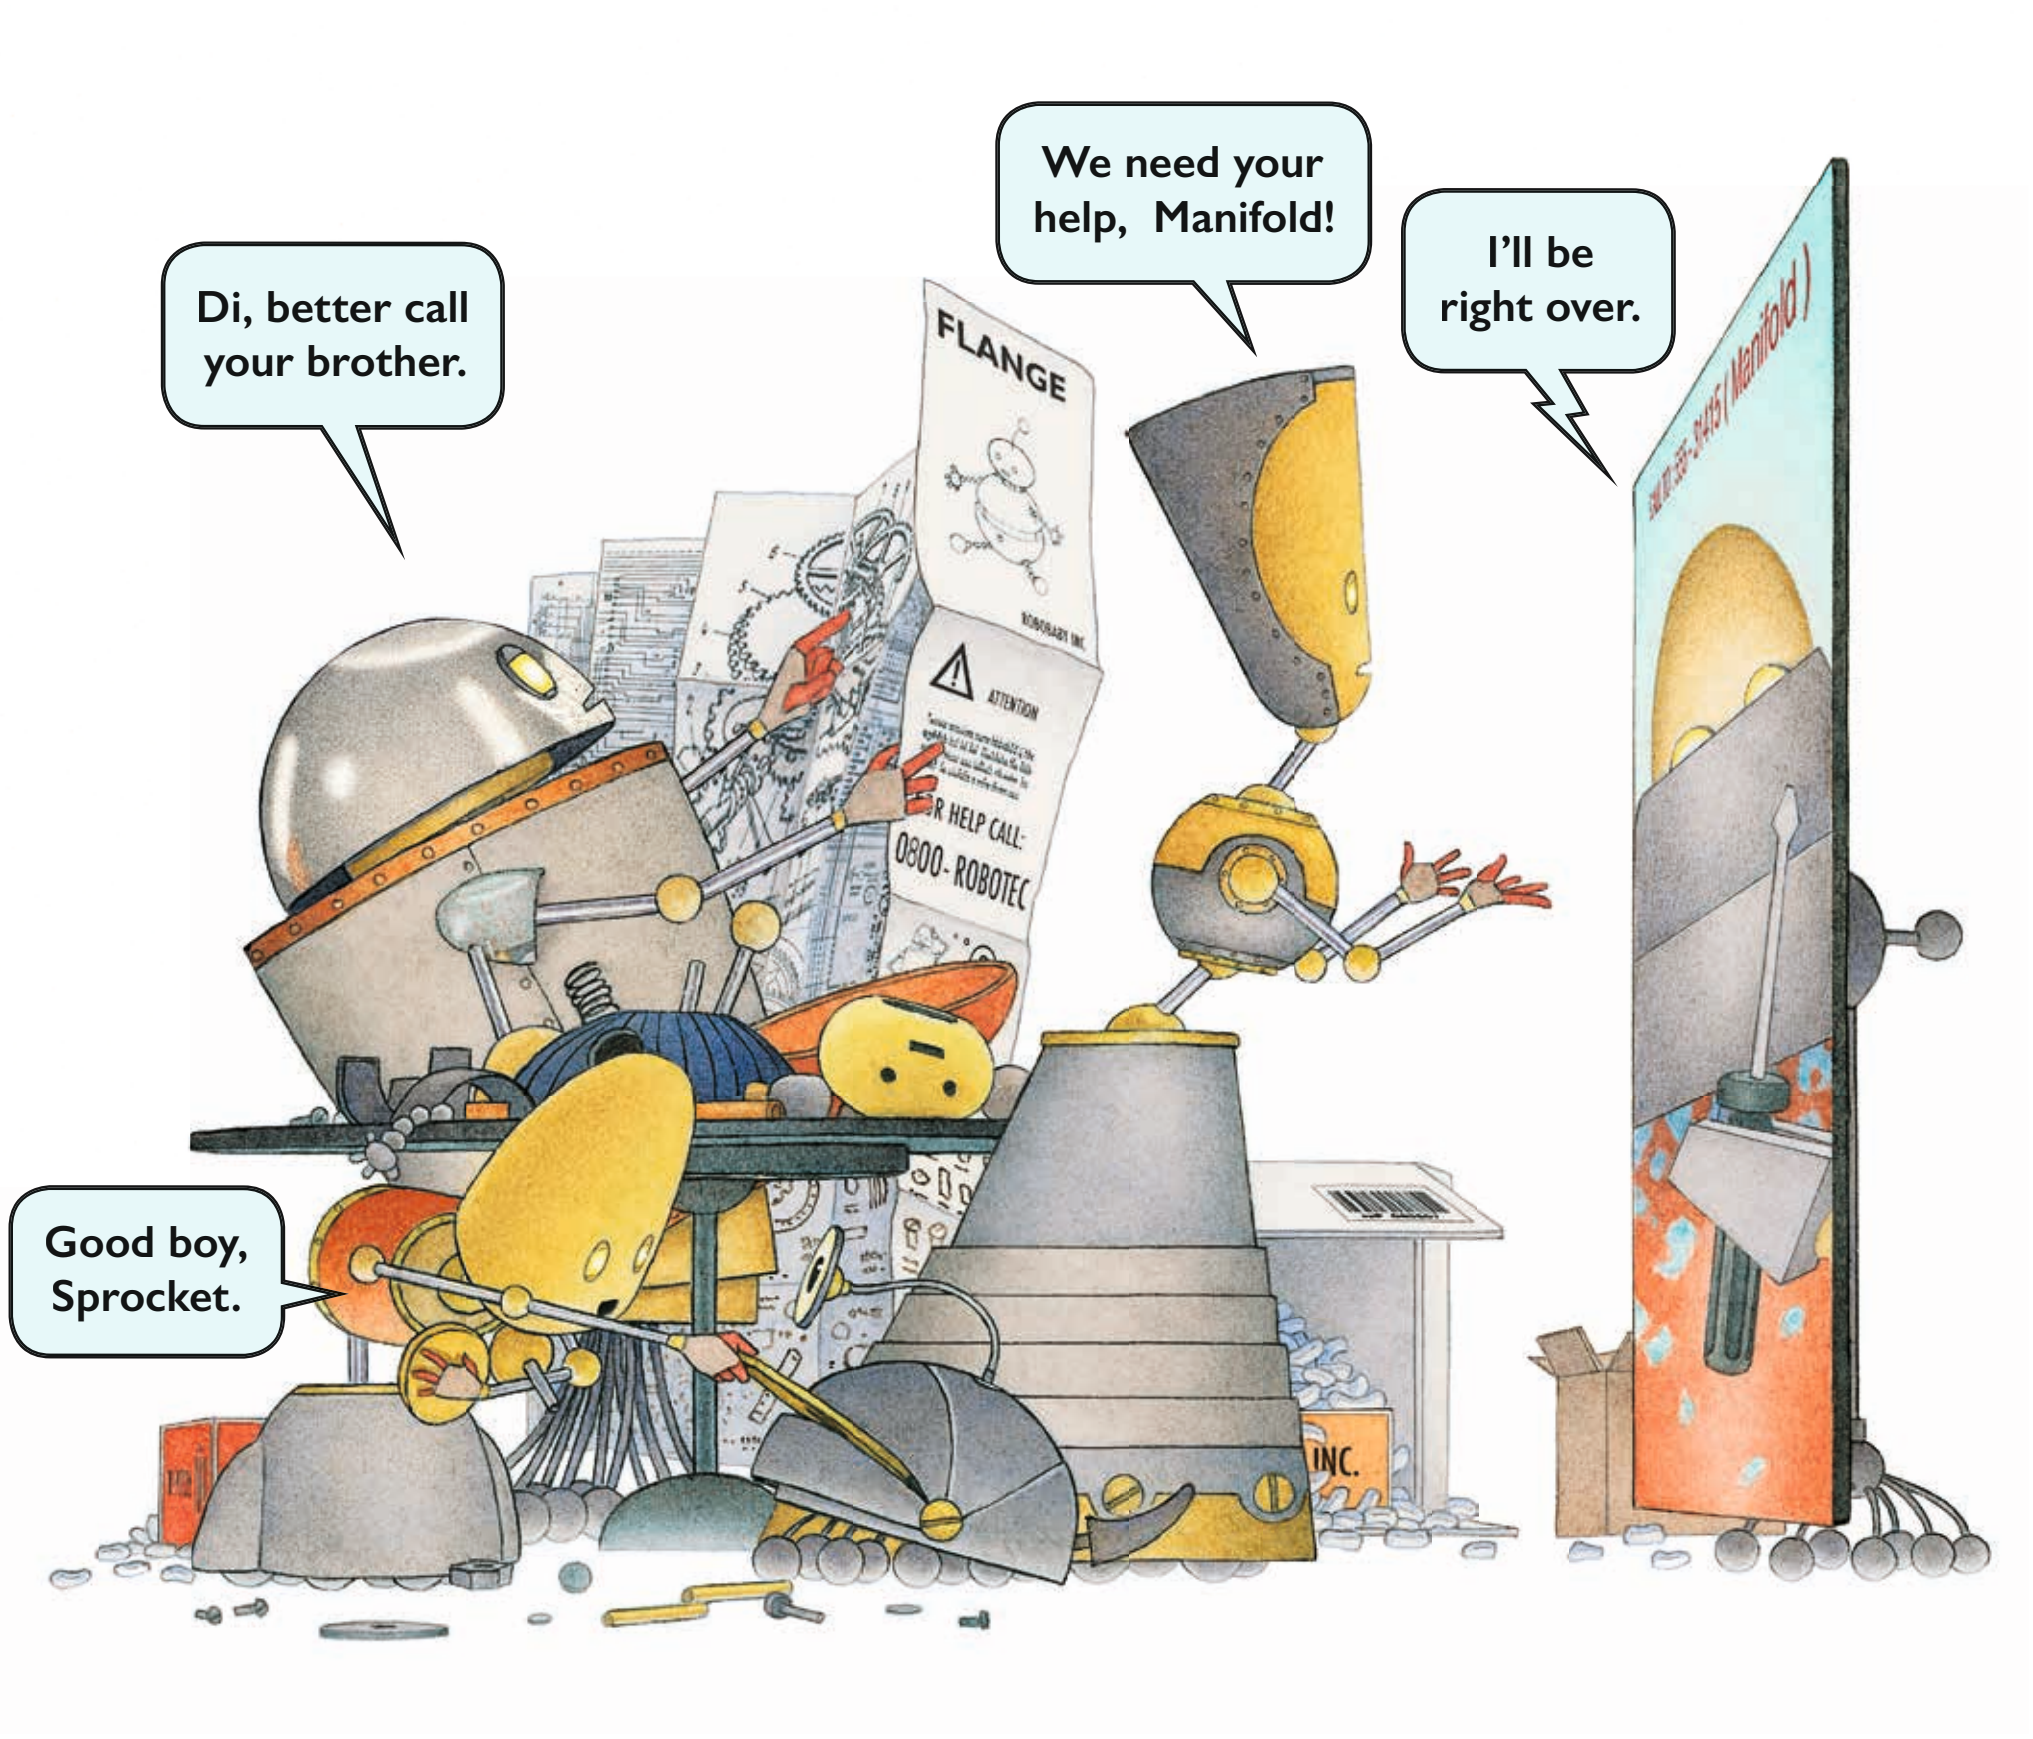

Di, better call
your brother.

We need your
help, Manifold!

I'll be
right over.

Good boy,
Sprocket.

FLANGE

ROBOBAY INC.

ATTENTION

FOR HELP CALL
0800-ROBOTEC

MANIFOLD-SERVICES (Manifold)

INC.